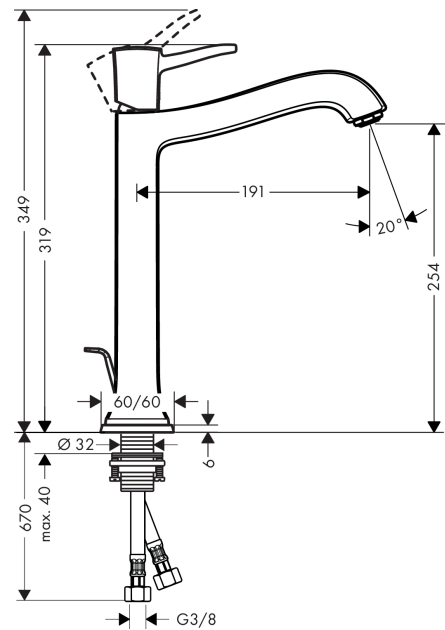

Metropol Classic

Single lever basin mixer 260 with lever handle for washbowls with pop-up waste set

Surfaces: **Chrome/Gold Optic** Article Number: **31303090**

Description

product features

- consists of: single lever basin mixer, waste set
- ComfortZone 260
- projection 191 mm
- normal spray
- flow rate at 3 bar: 5 l/min
- ceramic cartridge
- temperature limitation adjustable
- suitable for continuous flow water heaters
- pop-up waste set G 1¼
- material waste set: metal
- connection dimension: DN15

Technology

Product image

Scale drawing

Flowchart